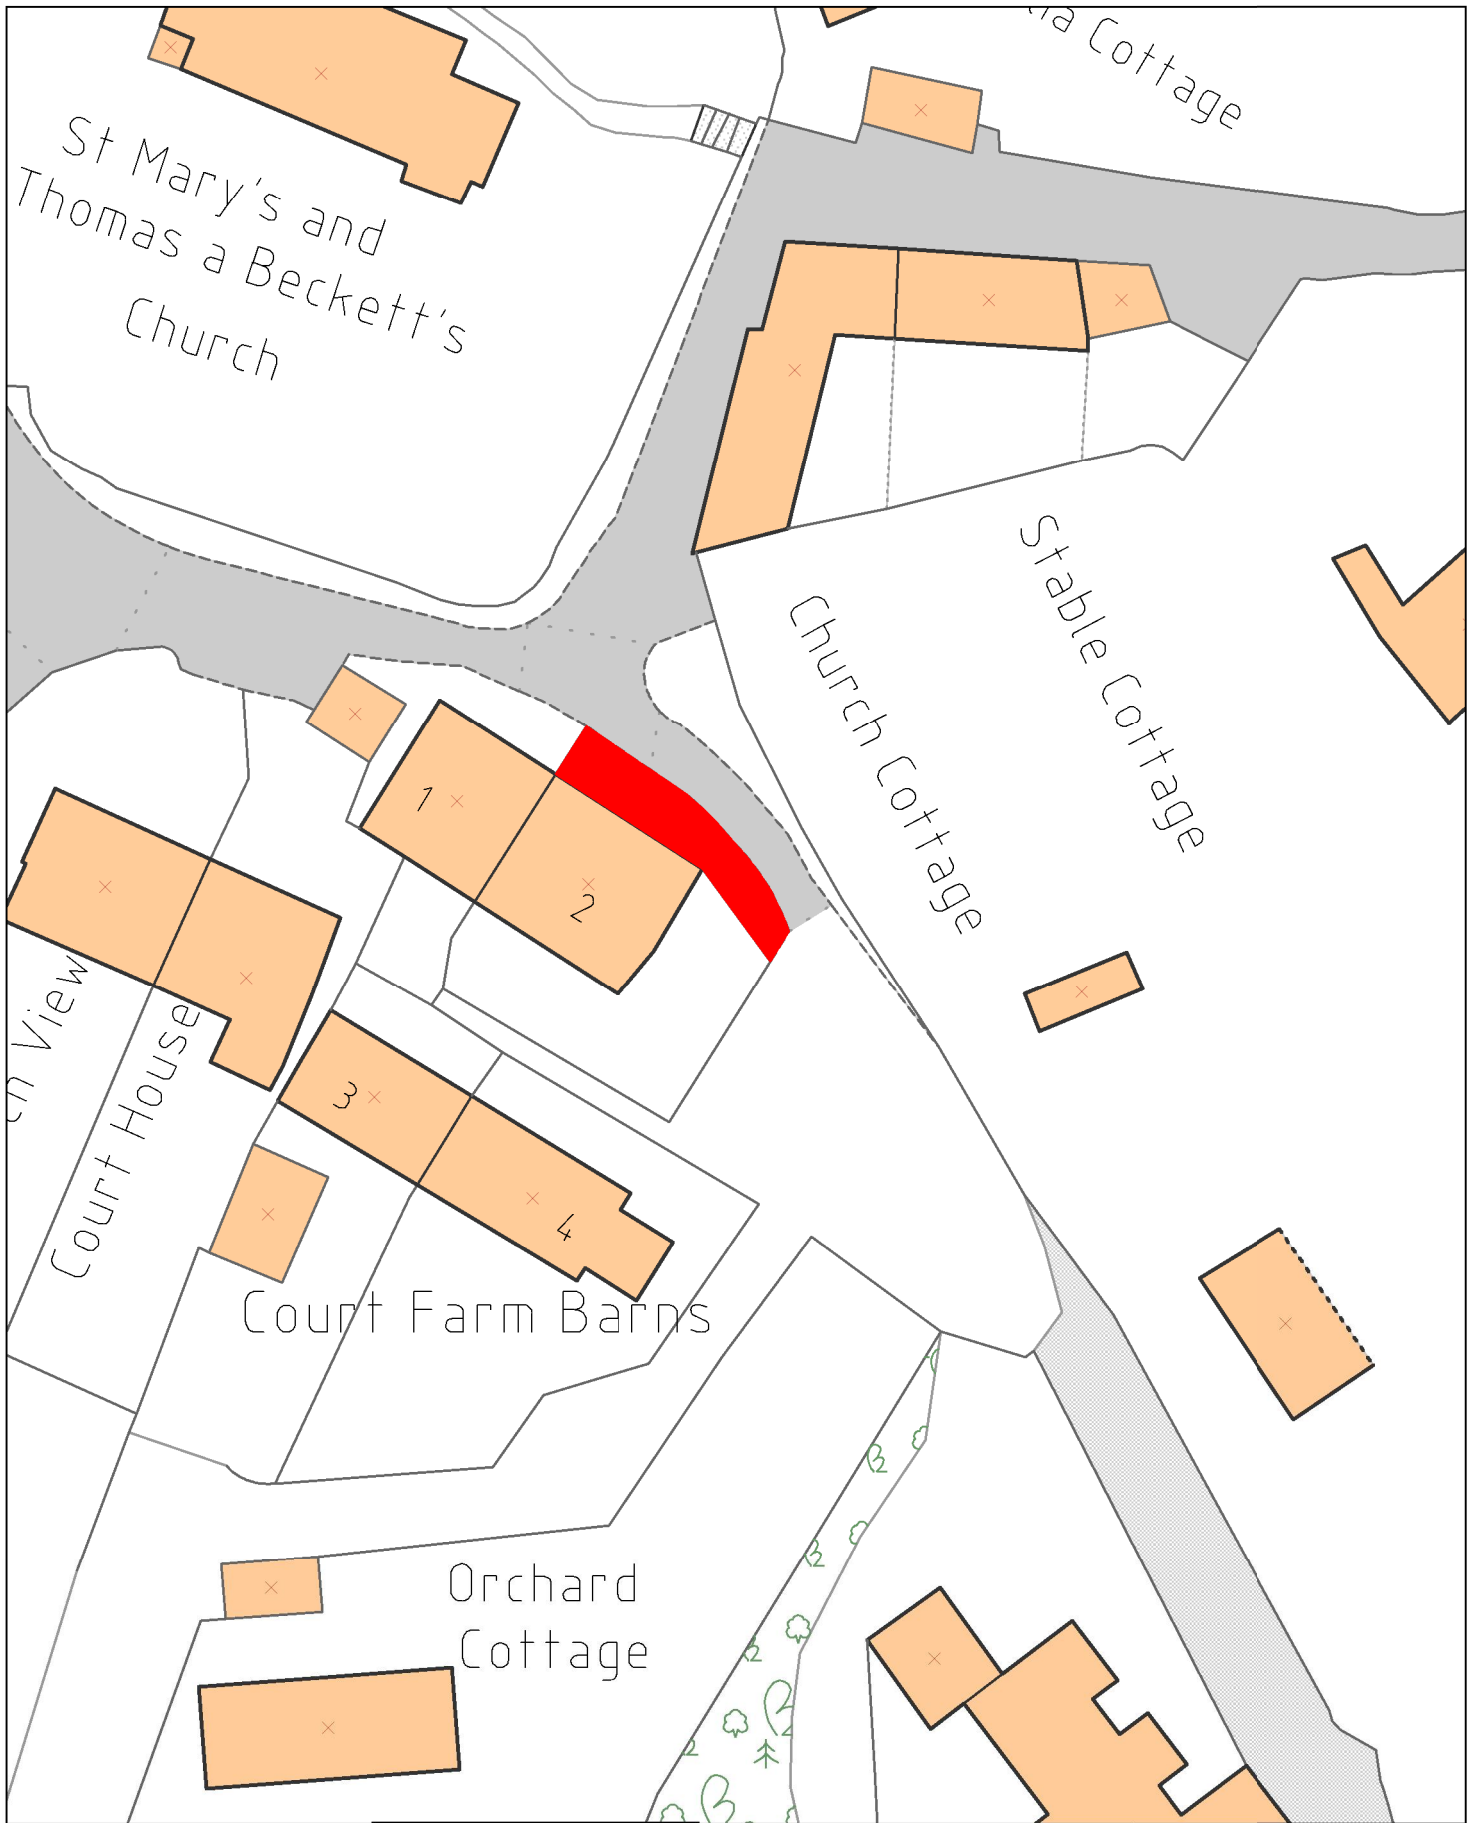

 Area to be Cultivated

SCALE - 1 : 500 @ A4P

**IMPORTANT WARNING**  
 Information regarding the location  
 of apparatus is given for your assistance  
 and is intended for guidance only.  
 No guarantee is given of its accuracy

DATE 16/08/2016  
 Reissued 14/10/2019

Balfour Beatty Living Places  
 Unit 3 Thorn Business Park  
 Rotherwas Industrial Estate  
 Hereford HR2 6JT

**LOCATION PLAN**  
 Cultivation Licence No. 1093A  
 2 Court Farm Barns, Much Birch  
 Hereford, HR2 8HT