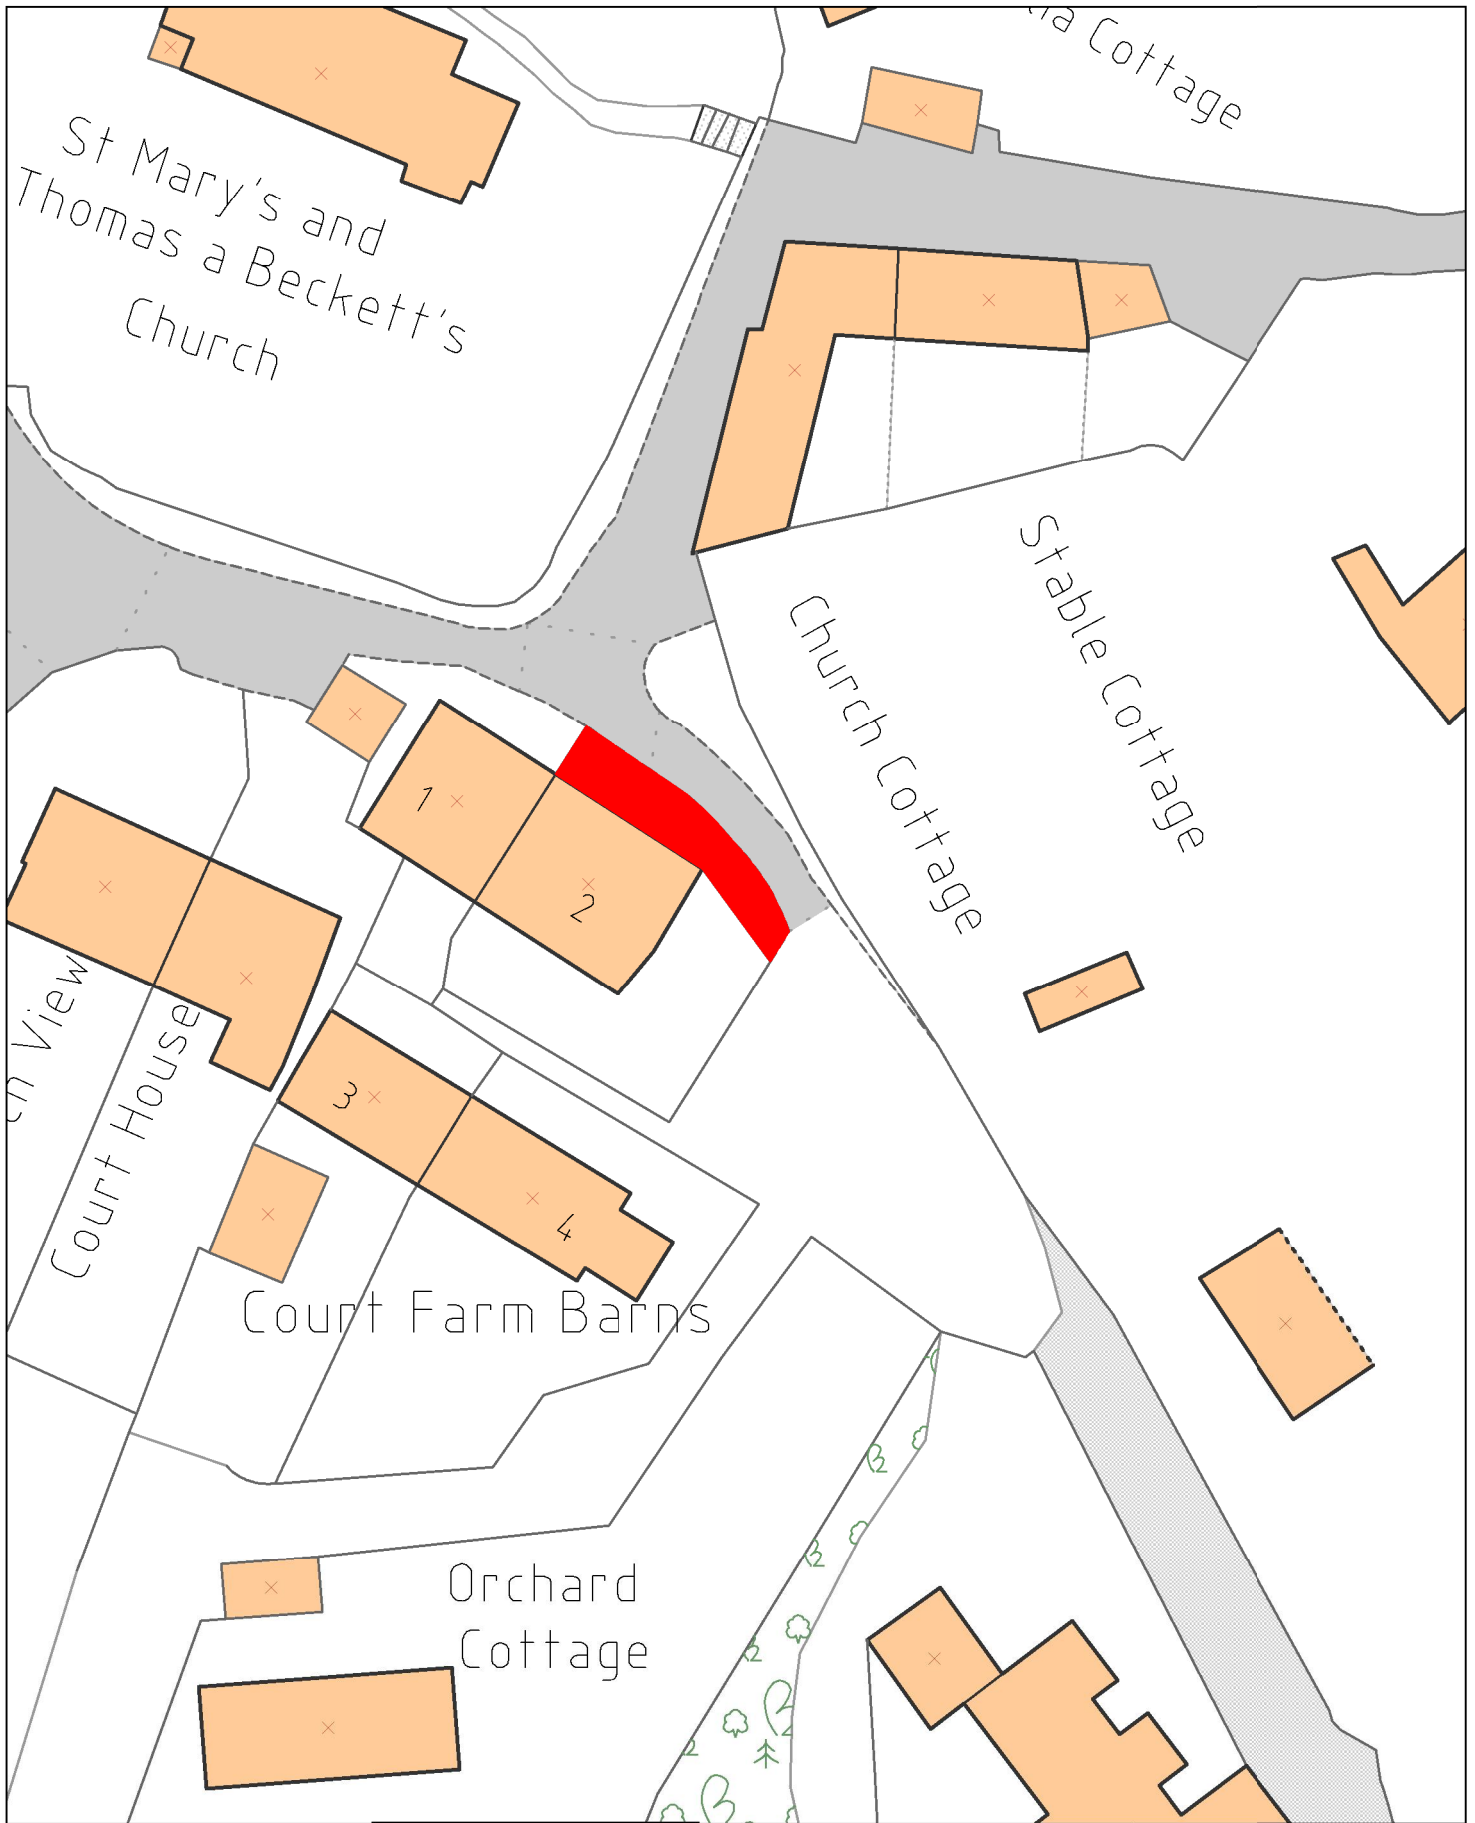

**LOCATION PLAN**  
 Cultivation Licence No. 1093A  
 2 Court Farm Barns, Much Birch  
 Hereford, HR2 8HT

 Area to be Cultivated

SCALE - 1 : 500 @ A4P

**IMPORTANT WARNING**  
 Information regarding the location  
 of apparatus is given for your assistance  
 and is intended for guidance only.  
 No guarantee is given of its accuracy

DATE 16/08/2016  
 Reissued 14/10/2019

Balfour Beatty Living Places  
 Unit 3 Thorn Business Park  
 Rotherwas Industrial Estate  
 Hereford HR2 6JT

**LOCATION PLAN**  
 Cultivation Licence No. 1093A  
 2 Court Farm Barns, Much Birch  
 Hereford, HR2 8HT

 Area to be Cultivated

SCALE - 1 : 500 @ A4P

**IMPORTANT WARNING**  
 Information regarding the location  
 of apparatus is given for your assistance  
 and is intended for guidance only.  
 No guarantee is given of its accuracy